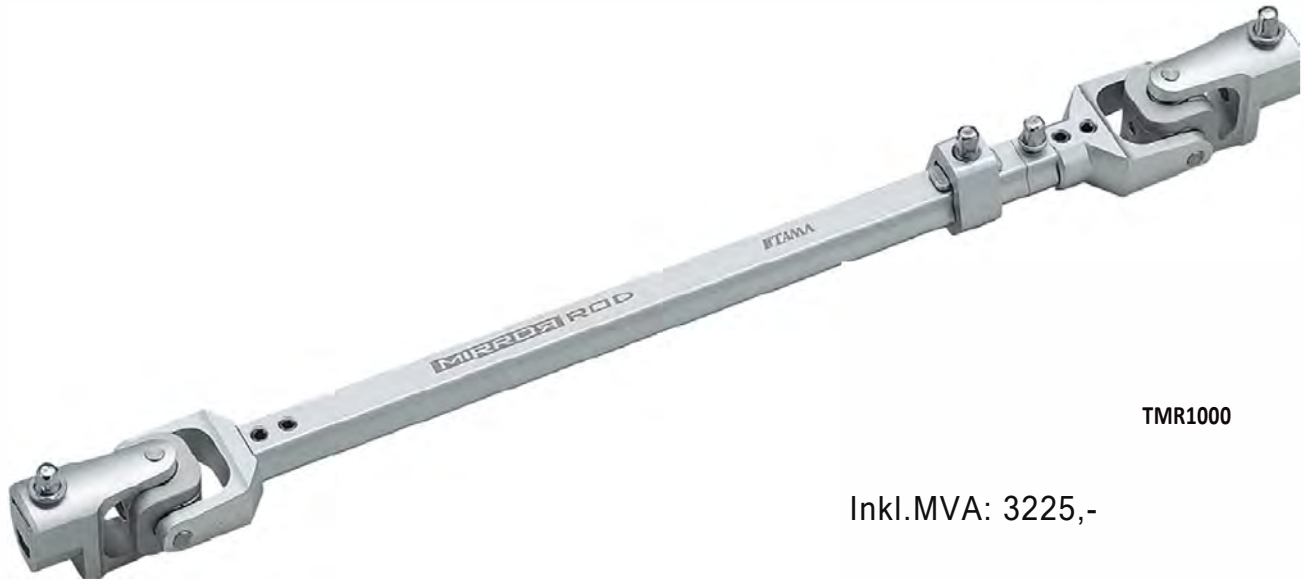

Inkl.MVA: 7695,-

8.0mm, 9ply Spruce Shell

Brown Finished Inlay

Grooved Hoop

REGULAR MIRROR ROD

An Advanced TAMA Innovation

The Mirror Rod is a double pedal connecting rod designed to eliminate play and deliver an overwhelmingly smooth playing experience. By utilizing ball bearings, lightweight materials, a streamlined design, and concentrating the weight at the central axis, an extremely precise motion is achieved, eliminating pedal lag or play. An extreme ease of operation is achieved by a simplified pedal attachment and length adjustment design.

TMR1000

Inkl.MVA: 3225,-

Zero Latency with Ball Bearings

Easy & Quick Setup / Memory Lock

Optimized Bearing Position

For extremely smooth action, the Mirror Rod is equipped with a total of 8 ball bearings (four per side). As the Mirror Rod's most innovative feature, these ball bearings are located as close as possible to the center axis of rotation, reducing torque and allowing for fast, zero latency action.