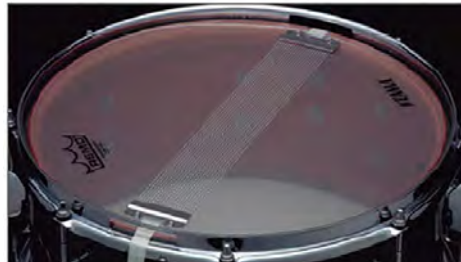

20-strand Carbon Steel Snare Wires